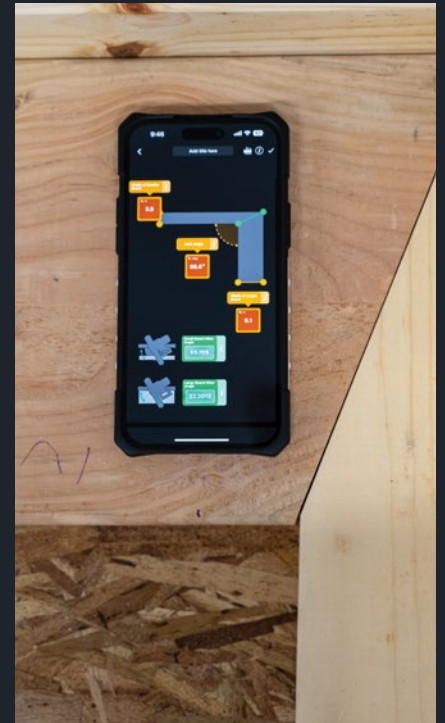

12-13 P1 PRINTER

14-15 ROCK APP

16-17 ENTERPRISE SOLUTIONS

DIGITAL CONSTRUCTION

REEKON Tools is upgrading construction jobsites with a suite of interconnected software and hardware tools designed to work seamlessly to streamline operations and maximize efficiency. Our Digital Measuring tools work seamlessly with the ROCK Mobile app to allow for fast and accurate data capture, easy calculations, and significant error reductions.

REEKON ECOSYSTEM

The REEKON Tools Digital Construction Ecosystem works seamlessly together, out of the box, to provide unprecedented data sharing across the jobsite.

M1 CALIBER

The M1 Caliber Measuring Tool is an augmented tool that clamps directly to your miter saw fence and outputs digital measurements of anything slide underneath it. Speed and accuracy make the M1 the most effective way to complete your cut list in a fraction of the time of using a tape measure. The M1 can measure most English and metric units, output on a large backlit LCD screen, and automatically adjust its spring-loaded arm to measure any flat material.

P1 PRINTER

Mark materials, locations, issues, and just about anything with text and scannable QR codes printed on labels as well as directly on materials.

ROCK APP

The ROCK app allows for centralized collection of all measurement data used on a jobsite, big or small, and allows for several useful layout and calculations functions.

Scan the code to connect your new device for optimized cutting, organized notes, and a new seamless workflow, or visit: www.reekon.xyz/rock

ENTERPRISE SOLUTIONS

REEKON has the entire jobsite covered. Whether you are running 5 devices or 100, REEKON Enterprise solutions has you covered. Ranging from custom software integrations, powerful dashboards, and instant replacements, reach out and learn more about the most practical jobsite digitization around.