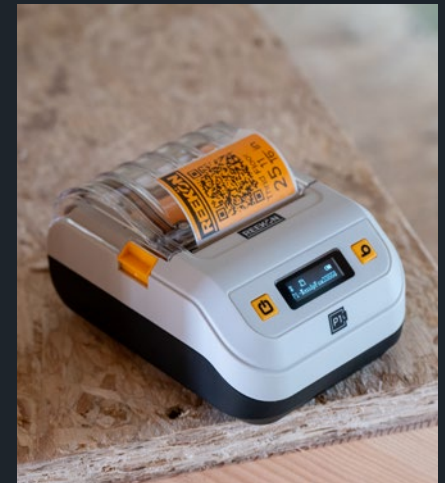

12-13 P1 PRINTER

14-15 ROCK APP

16-17 ENTERPRISE SOLUTIONS

DIGITAL CONSTRUCTION

REEKON Tools is upgrading construction jobsites with a suite of interconnected software and hardware tools designed to work seamlessly to streamline operations and maximize efficiency. Our Digital Measuring tools work seamlessly with the ROCK Mobile app to allow for fast and accurate data capture, easy calculations, and significant error reductions.

REEKON ECOSYSTEM

The REEKON Tools Digital Construction Ecosystem works seamlessly together, out of the box, to provide unprecedented data sharing across the jobsite.

M1 CALIBER

The M1 Caliber Measuring Tool is an augmented tool that clamps directly to your miter saw fence and outputs digital measurements of anything slide underneath it. Speed and accuracy make the M1 the most effective way to complete your cut list in a fraction of the time of using a tape measure. The M1 can measure most English and metric units, output on a large backlit LCD screen, and automatically adjust its spring-loaded arm to measure any flat material.

P1 PRINTER

Mark materials, locations, issues, and just about anything with text and scannable QR codes printed on labels as well as directly on materials.

ROCK APP

The ROCK app allows for centralized collection of all measurement data used on a jobsite, big or small, and allows for several useful layout and calculations functions.