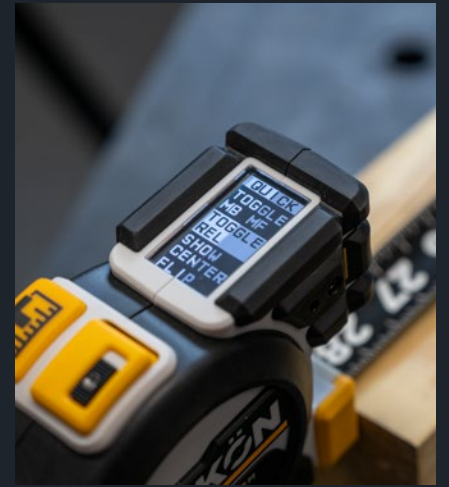

12-13 P1 PRINTER

14-15 ROCK APP

16-17 ENTERPRISE SOLUTIONS

DIGITAL CONSTRUCTION

REEKON Tools is upgrading construction jobsites with a suite of interconnected software and hardware tools designed to work seamlessly to streamline operations and maximize efficiency. Our Digital Measuring tools work seamlessly with the ROCK Mobile app to allow for fast and accurate data capture, easy calculations, and significant error reductions.

REEKON ECOSYSTEM

The REEKON Tools Digital Construction Ecosystem works seamlessly together, out of the box, to provide unprecedented data sharing across the jobsite.

M1 CALIBER

The M1 Caliber Measuring Tool is an augmented tool that clamps directly to your miter saw fence and outputs digital measurements of anything slide underneath it. Speed and accuracy make the M1 the most effective way to complete your cut list in a fraction of the time of using a tape measure. The M1 can measure most English and metric units, output on a large backlit LCD screen, and automatically adjust its spring-loaded arm to measure any flat material.

P1 PRINTER

Mark materials, locations, issues, and just about anything with text and scannable QR codes printed on labels as well as directly on materials.

ROCK APP

The ROCK app allows for centralized collection of all measurement data used on a jobsite, big or small, and allows for several useful layout and calculations functions.